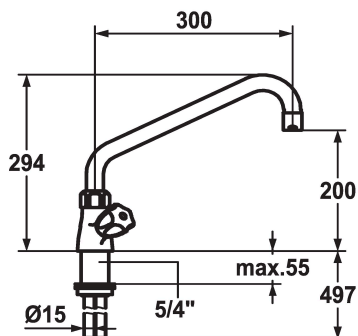

### Article Number

**100945**  
chromeline, A 300

**100947**  
chromeline, A 450

- \* Two-handle mixer
- \* KWC CORONA metal handles, removable
- \* Swivel spout 360°
- with adjustable gland
- Jet regulator
- \* OptimalSpace - ample space for washing or working

### Projection\_A

A 300

A 450

- \* Flat valves M20 x 1.25
- stainless steel valve seat
- \* Copper tubes ø15 mm
- \* Fastening by means of threaded sleeve 1 3/4"
- \* Mounting hole size ø42 mm

### Technical Data

A\_Spout\_Spray

65 l/min (3 bar)

Connection

Copper tubes

Spout

swivel

Color\_code

chrome

Installation\_type

Pillar installation

Faucet\_typ

Two-handle mixer

Measure\_Height

294

G\_Acoustic\_group