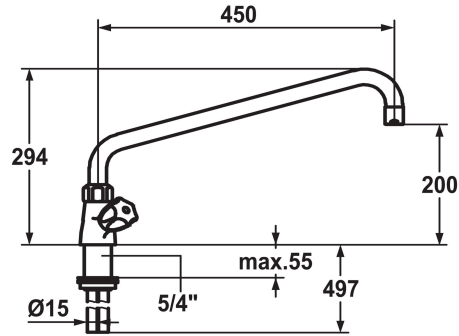

KWC GASTRO
Two-handle mixer - commercial kitchen

Modell-Linie: **GASTRO** | K.24.41.06.000C07 | 100947 | EAN/GTIN: 7612158045104
Taps | Manual taps

Article Number

100945
chromeline, A 300

100947
chromeline, A 450

- * Two-handle mixer
- * KWC CORONA metal handles, removable
- * Swivel spout 360°
- with adjustable gland
- Jet regulator
- * OptimalSpace - ample space for washing or working

Projection_A

A 300

A 450

- * Flat valves M20 x 1.25
- stainless steel valve seat
- * Copper tubes ø15 mm
- * Fastening by means of threaded sleeve 1 3/4"
- * Mounting hole size ø42 mm

Technical Data

A_Spout_Spray

65 l/min (3 bar)

Connection

Copper tubes

Spout

swivel

Color_code

II

Projection_A

A 450

Dimension Water outlet

200

material

Brass