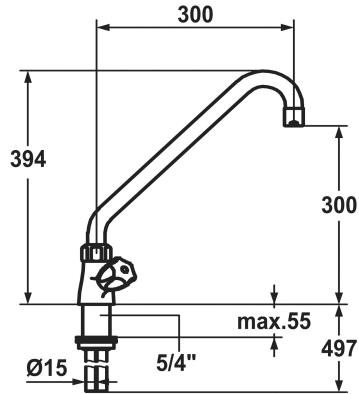

KWC GASTRO

Two-handle mixer - commercial kitchen

Modell-Linie: GASTRO | K.24.41.A2.000C07

Taps | Manual taps

Article Number

101755

chromeline, A 300, B 300, C 394

- * Two-handle mixer
- * KWC CORONA metal handles, removable
- * Swivel spout 360°
- with adjustable gland
- Jet regulator
- * OptimalSpace - ample space for washing or working

- * Flat valves M20 x 1.25
- stainless steel valve seat
- * Copper tubes ø15 mm
- * Fastening by means of threaded sleeve 1 ¼"
- * Mounting hole size ø42 mm

Technical Data

A_Spout_Spray

Projection_C

Connection

Projection_B

Color_code

Installation_type

Faucet_typ

Measure_Height

G_Acoustic group

Projection_A

Dimension Water outlet

material

98 l/min (3 bar)

C 394

Copper tubes

B 300

chrome

Pillar installation

Two-handle mixer