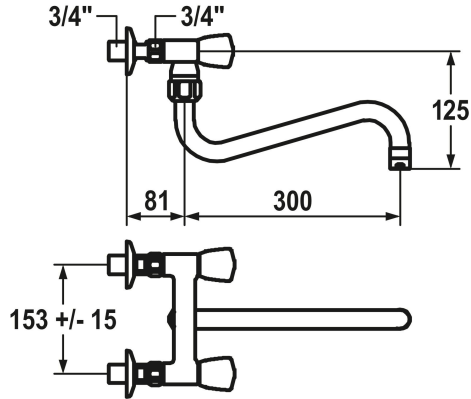

KWC GASTRO
Two-handle mixer - commercial kitchen

Modell-Linie: **GASTRO** | K.24.42.13.000C86 | 124036 | EAN/GTIN: 7612158490119
Taps | Manual taps

Article Number

124036
chromeline, AD 153±15, A 300

- * Two-handle mixer
- * KWC CORONA metal handles, removable
- * Swivel spout
 - with adjustable gland
 - Jet regulator

- * OptimalSpace - ample space for washing or working
- * Flat valves M20 x 1.25
 - stainless steel valve seat
- * Wall connections 3/4" x 3/4", with shut-off valve L 40 eccentric 7.5 mm

Technical Data

A_Spout_Spray	120 l/min (3 bar)
Color_code	chrome
Installation_type	Wall mounted
Faucet_typ	Two-handle mixer
Measure_Height	33
G_Acoustic group	U
Projection_A	A 300
Connection measure	153+/- 15
Dimension Water outlet	190
material	Brass