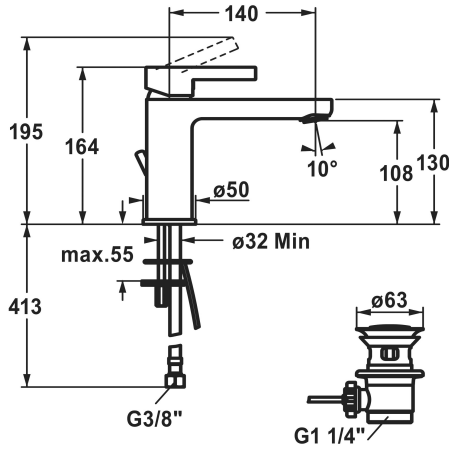

KWC FIT

Lever mixer - basin

Modell-Linie: FIT | 12.548.042.000FL | 125417 | EAN/GTIN: 7612158537388

Taps | Manual taps

Article Number

125417
chromeline, A 140, flexible connection hoses, with pop-up valve

125418
chromeline, A 140, flexible connection hoses, without pop-up valve

- with ceramic discs
- flow rate and temperature continuously variable
- temperature limitation
- * Flexible connection hoses 3/8"
- * Fastening by means of stud bolt 2x M6 x 1
- * Mounting hole size ø35 mm

Technical Data

A_Spout_Spray	5 l/min (3 bar)
Pop-up_valve	with pop-up valve
Connection	Flexible connection hoses
Spout	fixed
Handling	top lever
Color_code	chrome
Installation_type	Pillar installation
Faucet_typ	Lever mixer
Measure_Height	164
G_Acoustic_group	I
Projection_A	A 140
EnergyLabelCH	A
Dimension Water outlet	108
material	Brass

Spare Parts

KWC FIT
Lever mixer - basin

Modell-Linie: FIT | 12.548.042.000FL | 125417 | EAN/GTIN: 7612158537388
Taps | Manual taps

Control cartridge

538331
Z.537.710
