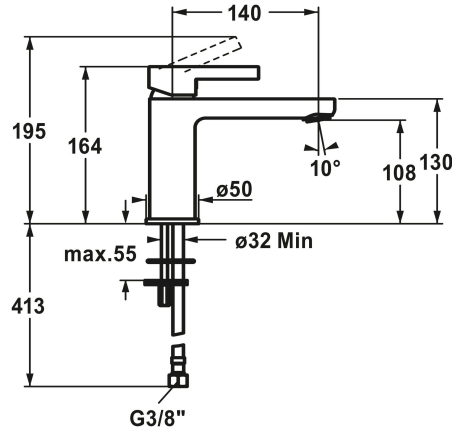

KWC FIT

Lever mixer - basin

Modell-Linie: FIT | 12.548.052.000FL | 125418 | EAN/GTIN: 7612158537395

Taps | Manual taps

Article Number

125417
chromeline, A 140, flexible connection hoses, with pop-up valve

125418
chromeline, A 140, flexible connection hoses, without pop-up valve

- with ceramic discs
- flow rate and temperature continuously variable
- temperature limitation
- * Flexible connection hoses 3/8"
- * Fastening by means of stud bolt 2x M6 x 1
- * Mounting hole size ø35 mm

Technical Data

A_Spout_Spray	5 l/min (3 bar)
Pop-up_valve	without pop-up valve
Connection	Flexible connection hoses
Spout	fixed
Handling	top lever
Color_code	chrome
Installation_type	Pillar installation
Faucet_typ	Lever mixer
Measure_Height	164
G_Acoustic_group	I
Projection_A	A 140
EnergyLabelCH	A
Dimension Water outlet	108
material	Brass

Spare Parts

KWC FIT
Lever mixer - basin

Modell-Linie: FIT | 12.548.052.000FL | 125418 | EAN/GTIN: 7612158537395
Taps | Manual taps

Control cartridge

538331
Z.537.710
