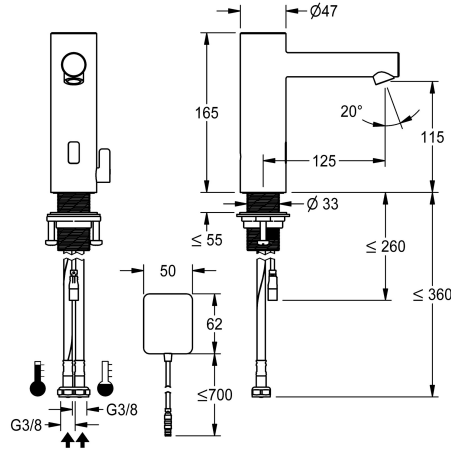

KWC ONO E

Automatic faucet, non-contact - basin

Modell-Linie: **ONO E** | 12.576.022.700FL | 3600001584 | EAN/GTIN: 7612987601557
Taps | Electronic taps

Article Number

3600001584
stainless steel, A 125, flexible connection hose, without pop-up valve, power supply unit, with mixing

- * Automatic, non-contact, basin
- opto-electronic controlled
- * Made of stainless steel
- * With mixing
- adjustable, twist-proof temperature stop
- * EcoProtect - water-saving device
- * Control electronics
- 24-hour hygiene flushing adjustable
- Safety shutdown in case of continuous reflection
- Storage of statistical data
- * Fixed spout

- Neoperl® Perlator® SSR, swivelling jet regulator
- * Electrovalve
- * Flexible connection hose 3/8"
- * QuickInstallation - Fastening via threaded connection M33 x 1.5 with locking screws
- * Mounting hole size ø35 mm
- * Scope of delivery:
- Mains receiver 100-240 V AC - 6.75 V DC
- * Order separately (optional or if required):
- Possibility of parameterization via bidirectional remote control, or C-module Z.540.137 with an app

Technical Data

C-module	optional
A_Spout_Spray	4.8 l/min (3 bar)
Electrical_control	Automatic, non-contact
Connection	Flexible connection hoses1
Spout	fixed
Power_supply	mains receiver
Color_code	stainless steel
Installation_type	Pillar installation
Faucet_typ	Electronic
Measure_Height	165
G_Acoustic_group	I
Projection_A	A 125
EnergyLabelCH	A