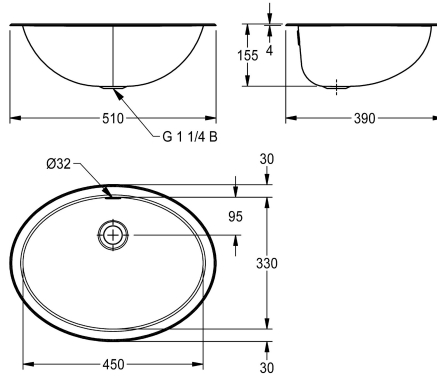

KWC RONDO Oval washbasin

Modell-Linie: **RONDO | RNDH450-O**
Washbasins & Washtroughs | Wash basins

KWC-No.

2000056539

Dimensions 512 x 159 x 392 mm (W x H x D) High-polished surface

2000056606

Surface satin-finished

Surface high-polished
Dimensions 510 x 155 x 390 mm (W x H x D)
Bowl Dimensions 450 x 155 x 330 mm (W x H x D)
Outcut diameter for mounting from top 492 x 372 mm
Outcut diameter for mounting from underneath 440 x 320 mm

Technical Data

bowl position	center
bowl - bowl height	155 mm
bowl finish	high polished
bowl - depth	330 mm
bowl shape	oval
bowl - width	450 mm
colour	No colour
material	stainless steel
material code	1.4301 Chrome Nickel steel V2A
material thickness	1 mm
overall depth	390 mm
overall height	155 mm
overall width	510 mm
overflow	yes
rear upstand	no
siphon included	no
splash back	no
surface finish	high polished
tap ledge	no
type of mounting	inset mounting
waste hole position	centre back
waste hole projection	131 mm
waste kit included	no

bowl position	center
bowl - bowl height	155 mm
bowl finish	high polished
bowl - depth	330 mm
bowl shape	oval
bowl - width	450 mm
colour	No colour
material	stainless steel
material code	1.4301 Chrome Nickel steel V2A
material thickness	1 mm
overall depth	390 mm
overall height	155 mm
overall width	510 mm
overflow	yes
rear upstand	no
siphon included	no
splash back	no
surface finish	high polished
tap ledge	no
type of mounting	inset mounting
waste hole position	centre back
waste hole projection	131 mm
waste kit included	no