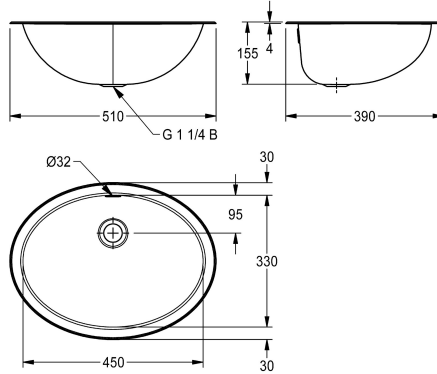

KWC RONDO Oval washbasin

Modell-Linie: **RONDO | RNDH450-O**
Washbasins & Washtroughs | Wash basins

KWC-No.

2000056539

Dimensions 512 x 159 x 392 mm (W x H x D) High-polished surface

2000056606

Surface satin-finished

Surface high-polished
Dimensions 510 x 155 x 390 mm (W x H x D)
Bowl Dimensions 450 x 155 x 330 mm (W x H x D)
Outcut diameter for mounting from top 492 x 372 mm
Outcut diameter for mounting from underneath 440 x 320 mm

Technical Data

bowl position	center
bowl - bowl height	155 mm
bowl finish	high polished
bowl - depth	330 mm
bowl shape	oval
bowl - width	450 mm
colour	No colour
material	stainless steel
material code	1.4301 Chrome Nickel steel V2A
material thickness	1 mm
overall depth	390 mm
overall height	155 mm
overall width	510 mm
overflow	yes
rear upstand	no
siphon included	no
splash back	no
surface finish	high polished
tap ledge	no
type of mounting	inset mounting
waste hole position	centre back
waste hole projection	131 mm
waste kit included	no

bowl position	center
bowl - bowl height	155 mm
bowl finish	high polished
bowl - depth	330 mm
bowl shape	oval
bowl - width	450 mm
colour	No colour
material	stainless steel
material code	1.4301 Chrome Nickel steel V2A
material thickness	1 mm
overall depth	390 mm
overall height	155 mm
overall width	510 mm
overflow	yes
rear upstand	no
siphon included	no
splash back	no
surface finish	high polished
tap ledge	no
type of mounting	inset mounting
waste hole position	centre back
waste hole projection	131 mm
waste kit included	no