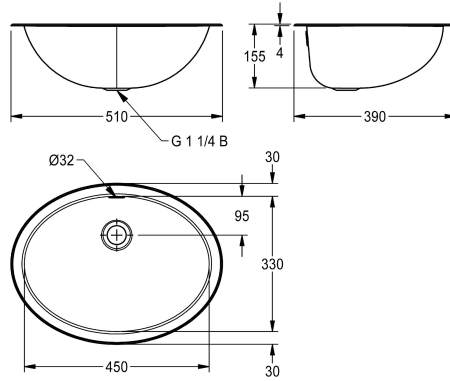

### KWC-No.

**2000056539**

Dimensions 512 x 159 x 392 mm (W x H x D) High-polished surface

**2000056606**

Surface satin-finished

### bowl finish

high polished

satin finished

Round inset vanity basin, can be mounted from top or underneath, stainless steel, material thickness 1 mm, with overflow, inclusive 5/4" overflow kit without waste, stainless steel lugs for underneath mounting are included.

Dimensions 510 x 155 x 390 mm (W x H x D)  
Bowl Dimensions 450 x 155 x 330 mm (W x H x D)  
Outcut diameter for mounting from top 492 x 372 mm  
Outcut diameter for mounting from underneath 440 x 320 mm

|                                |
|--------------------------------|
| center                         |
| 155 mm                         |
| satin finished                 |
| 330 mm                         |
| oval                           |
| 450 mm                         |
| No colour                      |
| stainless steel                |
| 1.4301 Chrome Nickel steel V2A |
| 1 mm                           |
| 390 mm                         |
| 155 mm                         |
| 510 mm                         |
| yes                            |
| no                             |
| no                             |
| no                             |
| satin finished                 |
| no                             |
| inset mounting                 |
| centre back                    |
| 131 mm                         |