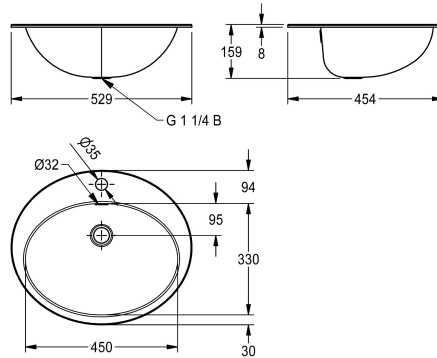

### KWC-No.

**2000056717**

Dimensions 531 x 159 x 456 mm (W x H x D) High-polished surface

**2000056719**

Surface satin finished

### bowl finish

high polished

satin finished

Round inset vanity basin, can be mounted from top or underneath, stainless steel, material thickness 1 mm, with overflow and tap ledge, incl. 35 mm tap hole drilling, inclusive 5/4" overflow kit without waste, stainless steel lugs for underneath mounting are included.

Surface high-polished  
Dimensions 529 x 159 x 454 mm (W x H x D)  
Bowl Dimensions 450 x 159 x 330 mm (W x H x D)  
Output diameter for mounting from top 511 x 436 mm  
Output diameter for mounting from underneath 440 x 320 mm

Center
159 mm
high polished
330 mm
oval
450 mm
no colour
stainless steel
1.4301 Chrome Nickel steel V2A
1 mm
454 mm
159 mm
529 mm
yes
no
no
no
high polished
1
35 mm
middle
yes