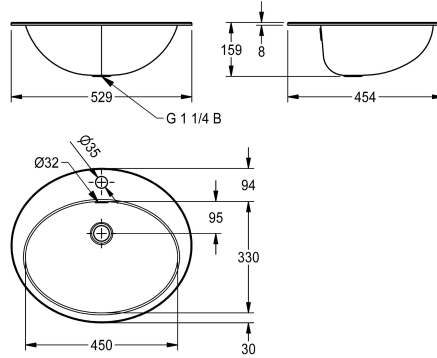

### KWC-No.

**2000056717**

Dimensions 531 x 159 x 456 mm (W x H x D) High-polished surface

**2000056719**

Surface satin finished

### bowl finish

high polished

satin finished

Round inset vanity basin, can be mounted from top or underneath, stainless steel, material thickness 1 mm, with overflow and tap ledge, incl. 35 mm tap hole drilling, inclusive 5/4" overflow kit without waste, stainless steel lugs for underneath mounting are included.

Surface high-polished  
Dimensions 529 x 159 x 454 mm (W x H x D)  
Bowl Dimensions 450 x 159 x 330 mm (W x H x D)  
Outcut diameter for mounting from top 511 x 436 mm  
Outcut diameter for mounting from underneath 440 x 320 mm

Center
159 mm
high polished
330 mm
oval
450 mm
no colour
stainless steel
1.4301 Chrome Nickel steel V2A
1 mm
454 mm
159 mm
529 mm
yes
no
no
no
high polished
1
35 mm
middle
yes