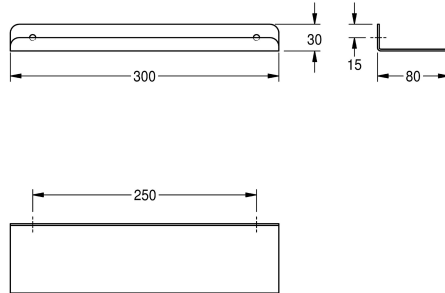

KWC HEAVY-DUTY Storage shelf

Modell-Linie: HEAVYDUTY | AL300HD
Accessories | Shelves

KWC-No.

2000056718

Shelf, dimensions 300 x 30 x 80 mm (W x H x D)

2000102702

Width 500 mm

2000090054

Width 600 mm

overall width

300 mm

500 mm

600 mm

Shelf for wall mounting, stainless steel, surface satin finished, material thickness 2 mm, rounded edges, protection edge at front. Inclusive stainless steel crosshead screws and dowels.

Dimensions 300 x 30 x 80 mm (W x H x D)

Technical Data

material	stainless steel
material code	1.4301 Chrome Nickel steel V2A
material thickness	2 mm
overall depth	80 mm
overall height	30 mm
overall width	300 mm
surface finish	satin finished
type of fixing	screw
type of mounting	wall mounting