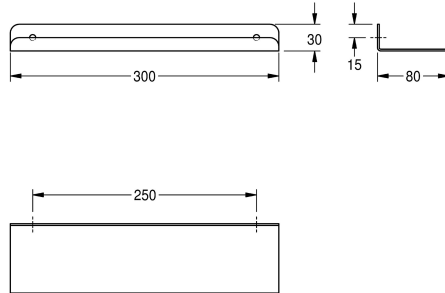

### KWC-No.

**2000056718**

Shelf, dimensions 300 x 30 x 80 mm (W x H x D)

**2000102702**

Width 500 mm

**2000090054**

Width 600 mm

### overall width

300 mm

500 mm

600 mm

Shelf for wall mounting, stainless steel, surface satin finished, material thickness 2 mm, rounded edges, protection edge at front. Inclusive stainless steel crosshead screws and dowels.

Dimensions 300 x 30 x 80 mm (W x H x D)

### Technical Data

material	stainless steel
material code	1.4301 Chrome Nickel steel V2A
material thickness	2 mm
overall depth	80 mm
overall height	30 mm
overall width	300 mm
surface finish	satin finished
type of fixing	screw
type of mounting	wall mounting