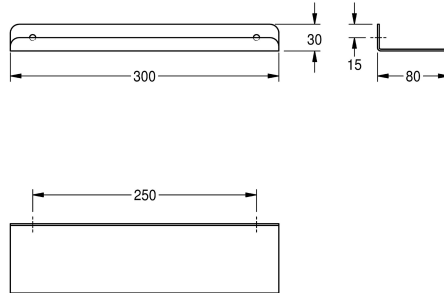

KWC HEAVY-DUTY Storage shelf

Modell-Linie: HEAVYDUTY | AL300HD
Accessories | Shelves

KWC-No.

2000056718

Shelf, dimensions 300 x 30 x 80 mm (W x H x D)

2000102702

Width 500 mm

2000090054

Width 600 mm

overall width

300 mm

500 mm

600 mm

Shelf for wall mounting, stainless steel, surface satin finished, material thickness 2 mm, rounded edges, protection edge at front. Inclusive stainless steel crosshead screws and dowels.

Dimensions 300 x 30 x 80 mm (W x H x D)

Technical Data

material	stainless steel
material code	1.4301 Chrome Nickel steel V2A
material thickness	2 mm
overall depth	80 mm
overall height	30 mm
overall width	300 mm
surface finish	satin finished
type of fixing	screw
type of mounting	wall mounting