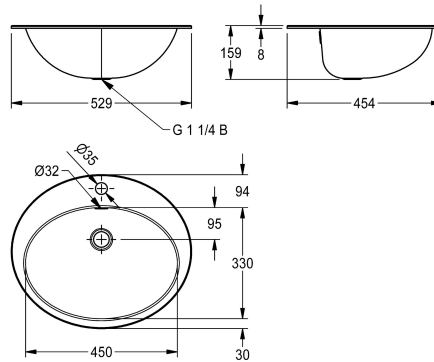

### KWC-No.

**2000056717**

Dimensions 531 x 159 x 456 mm (W x H x D) High-polished surface

**2000056719**

Surface satin finished

### bowl finish

high polished

satin finished

Round inset vanity basin, can be mounted from top or underneath, stainless steel, material thickness 1 mm, with overflow and tap ledge, incl. 35 mm tap hole drilling, inclusive. 5/4" overflow kit without waste, stainless steel lugs for underneath mounting are included.

Surface satin finished  
Dimensions 529 x 159 x 454 mm (W x H x D)  
Bowl Dimensions 450 x 159 x 330 mm (W x H x D)  
Output diameter for mounting from top 511 x 436 mm  
Output diameter for mounting from underneath 440 x 320 mm

Wash basin
Center
159 mm
satin finished
330 mm
oval
450 mm
no colour
stainless steel
1.4301 Chrome Nickel steel V2A
1 mm
454 mm
159 mm
529 mm
yes
no
no
no
satin finished
1
35 mm
middle