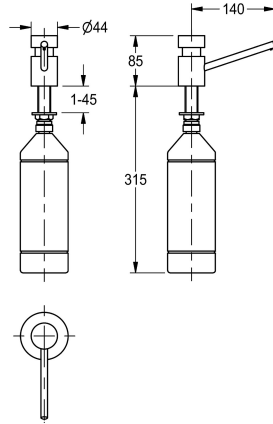

KWC Table-top soap dispenser

Modell-Linie: ACCESSOIRES | SD80
Accessories | Soap dispensers

KWC-No.

2000056721

Dimensions 44 x 85 x 162 mm (W x H x D)

Soap dispenser for table top mounting into worktops with max. 45 mm thickness, high polished chromated brass, requires 22 mm drilling hole, 1/2" thread, spout not movable, spout length 140 mm, suitable for liquid soaps and lotions, 1 liter soap tank with

membrane for pressure balance, filled from above.

With standard body length (85 mm)
Dimensions 44 x 400 x 162 mm (W x H x D)

Technical Data

filling quantity	1,000
filling quantity uom	ml
lock	no lock
material	brass
overall depth	162 mm
overall height	400 mm
overall width	44 mm
surface finish	chromed
type of consumable	liquid soap
type of fixing	screw
type of mounting	counter top mounting
type of operation	manual operation
type of soap container	integrated refillable tank

Consumables

KWC

Table-top soap dispenser

Modell-Linie: ACCESSOIRES | SD80
Accessories | Soap dispensers

Liquid soap

2030058103
SO1LP

Liquid soap

2000057168
SO10L
