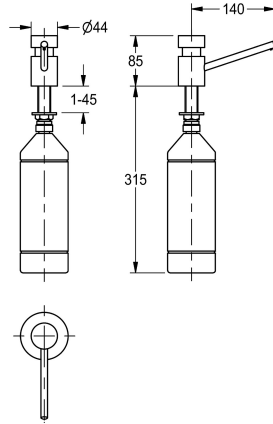

KWC Table-top soap dispenser

Modell-Linie: ACCESSOIRES | SD80
Accessories | Soap dispensers

KWC-No.

2000056721

Dimensions 44 x 85 x 162 mm (W x H x D)

Soap dispenser for table top mounting into worktops with max. 45 mm thickness, high polished chromated brass, requires 22 mm drilling hole, 1/2" thread, spout not movable, spout length 140 mm, suitable for liquid soaps and lotions, 1 liter soap tank with

membrane for pressure balance, filled from above.

With standard body length (85 mm)
Dimensions 44 x 400 x 162 mm (W x H x D)

Technical Data

filling quantity	1,000
filling quantity uom	ml
lock	no lock
material	brass
overall depth	162 mm
overall height	400 mm
overall width	44 mm
surface finish	chromed
type of consumable	liquid soap
type of fixing	screw
type of mounting	counter top mounting
type of operation	manual operation
type of soap container	integrated refillable tank

Consumables

KWC

Table-top soap dispenser

Modell-Linie: **ACCESSOIRES | SD80**
Accessories | Soap dispensers

Liquid soap

2030058103
SO1LP

Liquid soap

2000057168
SO10L
