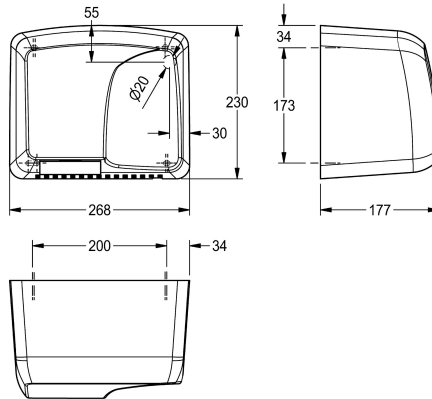

KWC Electronic hand dryer

Modell-Linie: **DRIERS | ARTW410**
Hand and hair dryers | Hand dryers

KWC-No.

2000056770

Dimensions 268 x 230 x 177 mm (W x H x D)

Touch free electronic warm air hand dryer for wall mounting, material thickness 3 mm, infrared sensor activity for non-touch operation, sensor range adjustable from 15 to 19 cm, automatic power shut-off after 60 seconds, cable and plug not included.

Connection voltage 220 - 240 V, 50 - 60 Hz
Total power 1800 W

Heater 1720 W
Motor 80 W motor with 2800 rpm
Noise 64 db(A)
Air volume 255 m³/h
Air velocity 14.5 m/s"
Dimensions 268 x 230 x 177 mm (W x H x D)

Technical Data

| |
|-------------------------|
| air velocity |
| blower output |
| input supply voltage Hz |
| input supply voltage V |
| heating power |
| material |
| material thickness |
| motor power |
| overall depth |
| overall height |
| overall width |
| protective system IP |
| sound level |
| surface finish |
| total power |
| type of fixing |
| type of mounting |
| type of operation |
| Basic colour |

| |
|---------------------------|
| not adjustable |
| 255 Cubic Meter/Hour |
| 50 Hertz (1/second) |
| 230 Volt |
| 1,720 Watt |
| synthetic |
| 3 mm |
| 80 Watt |
| 177 mm |
| 230 mm |
| 268 mm |
| IPX1 |
| 64 Decibels (A Weighting) |
| high polished |
| 1,800 Watt |
| screw |
| wall mounting |
| sensor operation |
| white |