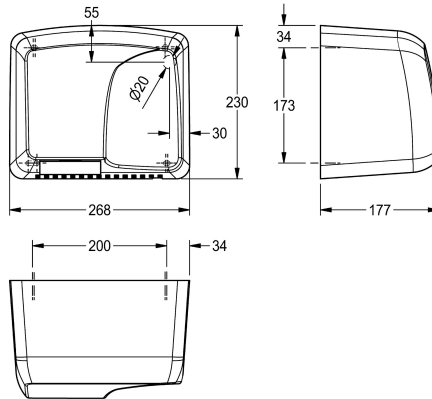

KWC Electronic hand dryer

Modell-Linie: **DRIERS | ARTW410**
Hand and hair dryers | Hand dryers

KWC-No.

2000056770

Dimensions 268 x 230 x 177 mm (W x H x D)

Touch free electronic warm air hand dryer for wall mounting, material thickness 3 mm, infrared sensor activity for non-touch operation, sensor range adjustable from 15 to 19 cm, automatic power shut-off after 60 seconds, cable and plug not included.

Connection voltage 220 - 240 V, 50 - 60 Hz
Total power 1800 W

Heater 1720 W
Motor 80 W motor with 2800 rpm
Noise 64 db(A)
Air volume 255 m³/h
Air velocity 14.5 m/s"
Dimensions 268 x 230 x 177 mm (W x H x D)

Technical Data

air velocity
blower output
input supply voltage Hz
input supply voltage V
heating power
material
material thickness
motor power
overall depth
overall height
overall width
protective system IP
sound level
surface finish
total power
type of fixing
type of mounting
type of operation
Basic colour

not adjustable
255 Cubic Meter/Hour
50 Hertz (1/second)
230 Volt
1,720 Watt
synthetic
3 mm
80 Watt
177 mm
230 mm
268 mm
IPX1
64 Decibels (A Weighting)
high polished
1,800 Watt
screw
wall mounting
sensor operation
white