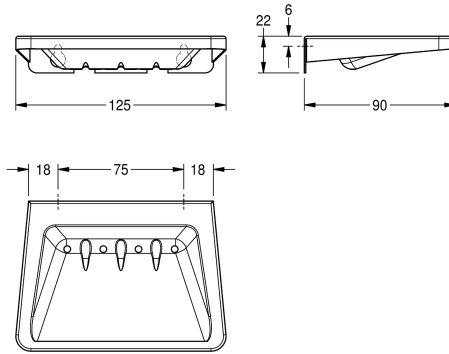

## KWC Soap tray

Modell-Linie: ACCESSOIRES | BS646  
Accessories | Shelves

### KWC-No.

**2000056910**

With drainage holes, dimensions 125 x 22 x 90 mm (W x H x D)

Soap tray for wall mounting, stainless steel, surface satin finished, material thickness 1.0 mm, deep drawn soap dish, includes stainless steel screws and dowels.

Dimensions 125 x 22 x 90 mm (W x H x D)  
Soap dish with drainage

### Technical Data

material
material code
material thickness
overall depth
overall height
overall width
surface finish
type of fixing
type of mounting

stainless steel
1.4301 Chrome Nickel steel V2A
1 mm
90 mm
22 mm
125 mm
satin finished
screw
wall mounting