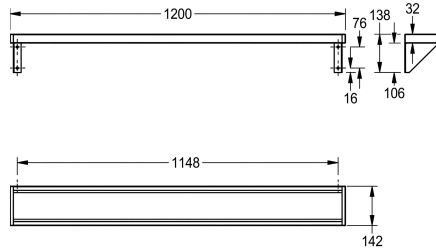

KWC SATURN Shelf

Modell-Linie: SATURN | BXS_V12
Accessories | Shelves

KWC-No.

2000056952
SATURN Shelf, dimensions 600 x 138 x 142 mm (W x H x D)

2000056946
Width 1200 mm

2030046197
Width 1600 mm

2000056950
Width 1800 mm

2000100088
Width 2400 mm

2030046195
Width 3000 mm

overall width

600 mm

1,200 mm

1,600 mm

1,800 mm

2,400 mm

is scope of delivery.

Dimensions 1200 x 138 x 142 mm (W x H x D)

Technical Data

material	stainless steel
material code	1.4301 Chrome Nickel steel V2A
material thickness	1 mm
overall depth	142 mm
overall height	138 mm
overall width	1,200 mm
surface finish	satin finished
type of fixing	screw
type of mounting	wall mounting

material	stainless steel
material code	1.4301 Chrome Nickel steel V2A
material thickness	1 mm
overall depth	142 mm
overall height	138 mm
overall width	1,200 mm
surface finish	satin finished
type of fixing	screw
type of mounting	wall mounting