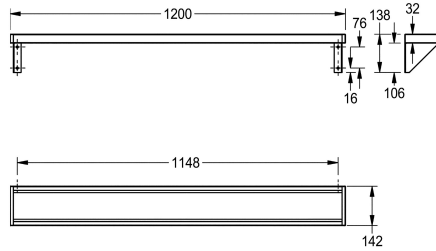

KWC SATURN Shelf

Modell-Linie: SATURN | BXS_V12
Accessories | Shelves

KWC-No.

2000056952
SATURN Shelf, dimensions 600 x 138 x 142 mm (W x H x D)

2000056946
Width 1200 mm

2030046197
Width 1600 mm

2000056950
Width 1800 mm

2000100088
Width 2400 mm

2030046195
Width 3000 mm

overall width

600 mm

1,200 mm

1,600 mm

1,800 mm

2,400 mm

3,000 mm

Shelf for wall mounting, stainless steel, surface satin finished, material thickness 1 mm, brackets welded into shelf, side ends with grey plastic cover, for lengths over 1800 mm an additional bracket

is scope of delivery.

Dimensions 1200 x 138 x 142 mm (W x H x D)

Technical Data

material
material code
material thickness
overall depth
overall height
overall width
surface finish
type of fixing
type of mounting