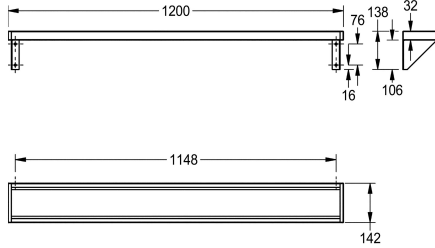

### KWC-No.

**2000056952**  
SATURN Shelf, dimensions 600 x 138 x 142 mm (W x H x D)

**2000056946**  
Width 1200 mm

**2030046197**  
Width 1600 mm

**2000056950**  
Width 1800 mm

**2000100088**  
Width 2400 mm

### overall width

600 mm

1,200 mm

1,600 mm

1,800 mm

2,400 mm

3,000 mm

Shelf for wall mounting, stainless steel, surface satin finished, material thickness 1 mm, brackets welded into shelf, side ends with grey plastic cover, for lengths over 1800 mm an additional bracket

is scope of delivery.

Dimensions 1200 x 138 x 142 mm (W x H x D)

### Technical Data

material	stainless steel
material code	1.4301 Chrome Nickel steel V2A
material thickness	1 mm
overall depth	142 mm
overall height	138 mm
overall width	1,200 mm
surface finish	satin finished
type of fixing	screw
type of mounting	wall mounting