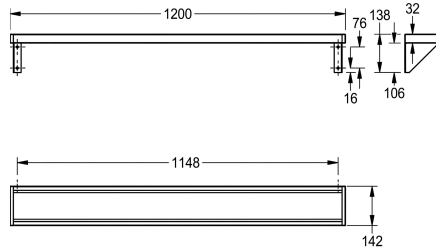

KWC SATURN Shelf

Modell-Linie: SATURN | BXS_V12
Accessories | Shelves

KWC-No.

2000056952
SATURN Shelf, dimensions 600 x 138 x 142 mm (W x H x D)

2000056946
Width 1200 mm

2030046197
Width 1600 mm

2000056950
Width 1800 mm

2000100088
Width 2400 mm

2030046195
Width 3000 mm

overall width

600 mm

1,200 mm

1,600 mm

1,800 mm

2,400 mm

is scope of delivery.

Dimensions 1200 x 138 x 142 mm (W x H x D)

Technical Data

material	stainless steel
material code	1.4301 Chrome Nickel steel V2A
material thickness	1 mm
overall depth	142 mm
overall height	138 mm
overall width	1,200 mm
surface finish	satin finished
type of fixing	screw
type of mounting	wall mounting

material	stainless steel
material code	1.4301 Chrome Nickel steel V2A
material thickness	1 mm
overall depth	142 mm
overall height	138 mm
overall width	1,200 mm
surface finish	satin finished
type of fixing	screw
type of mounting	wall mounting