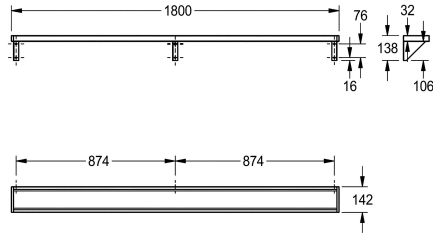

### KWC-No.

**2000056952**  
SATURN Shelf, dimensions 600 x 138 x 142 mm (W x H x D)

**2000056946**  
Width 1200 mm

**2030046197**  
Width 1600 mm

**2000056950**  
Width 1800 mm

**2000100088**  
Width 2400 mm

### overall width

600 mm

1,200 mm

1,600 mm

1,800 mm

2,400 mm

3,000 mm

Shelf for wall mounting, stainless steel, surface satin finished, material thickness 1 mm, brackets welded into shelf, side ends with grey plastic cover, for lengths over 1800 mm an additional bracket

is scope of delivery.

Dimensions 1800 x 138 x 142 mm (W x H x D)

### Technical Data

material
material code
material thickness
overall depth
overall height
overall width
surface finish
type of fixing
type of mounting

stainless steel
1.4301 Chrome Nickel steel V2A
1 mm
142 mm
138 mm
1,800 mm
satin finished
screw
wall mounting