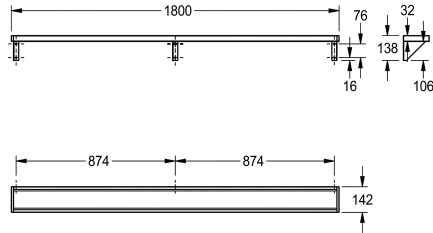

KWC SATURN Shelf

Modell-Linie: SATURN | BXS V18
Accessories | Shelves

KWC-No.

2000056952
SATURN Shelf, dimensions 600 x 138 x 142 mm (W x H x D)

2000056946
Width 1200 mm

2030046197
Width 1600 mm

2000056950
Width 1800 mm

2000100088
Width 2400 mm

2030046195
Width 3000 mm

overall width

600 mm

1,200 mm

1,600 mm

1,800 mm

2,400 mm

is scope of delivery.

Dimensions 1800 x 138 x 142 mm (W x H x D)

Technical Data

material	stainless steel
material code	1.4301 Chrome Nickel steel V2A
material thickness	1 mm
overall depth	142 mm
overall height	138 mm
overall width	1,800 mm
surface finish	satin finished
type of fixing	screw
type of mounting	wall mounting

material	stainless steel
material code	1.4301 Chrome Nickel steel V2A
material thickness	1 mm
overall depth	142 mm
overall height	138 mm
overall width	1,800 mm
surface finish	satin finished
type of fixing	screw
type of mounting	wall mounting