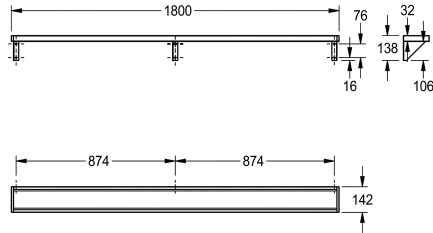

KWC SATURN Shelf

Modell-Linie: SATURN | BXS V18
Accessories | Shelves

KWC-No.

2000056952
SATURN Shelf, dimensions 600 x 138 x 142 mm (W x H x D)

2000056946
Width 1200 mm

2030046197
Width 1600 mm

2000056950
Width 1800 mm

2000100088
Width 2400 mm

2030046195
Width 3000 mm

overall width

600 mm

1,200 mm

1,600 mm

1,800 mm

2,400 mm

3,000 mm

Shelf for wall mounting, stainless steel, surface satin finished, material thickness 1 mm, brackets welded into shelf, side ends with grey plastic cover, for lengths over 1800 mm an additional bracket

is scope of delivery.

Dimensions 1800 x 138 x 142 mm (W x H x D)

Technical Data

| |
|--------------------|
| material |
| material code |
| material thickness |
| overall depth |
| overall height |
| overall width |
| surface finish |
| type of fixing |
| type of mounting |