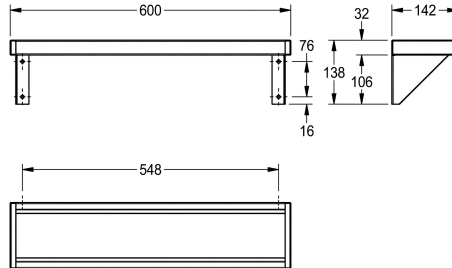

### KWC-No.

**2000056952**  
SATURN Shelf, dimensions 600 x 138 x 142 mm (W x H x D)

**2000056946**  
Width 1200 mm

**2030046197**  
Width 1600 mm

**2000056950**  
Width 1800 mm

**2000100088**  
Width 2400 mm

### overall width

600 mm

1,200 mm

1,600 mm

1,800 mm

2,400 mm

3,000 mm

Shelf for wall mounting, stainless steel, surface satin finished, material thickness 1 mm, brackets welded into shelf, side ends with grey plastic cover, for lengths over 1800 mm an additional bracket

is scope of delivery.

Dimensions 600 x 138 x 142 mm (W x H x D)

### Technical Data

material	stainless steel
material code	1.4301 Chrome Nickel steel V2A
material thickness	1 mm
overall depth	142 mm
overall height	138 mm
overall width	600 mm
surface finish	satin finished
type of fixing	screw
type of mounting	wall mounting