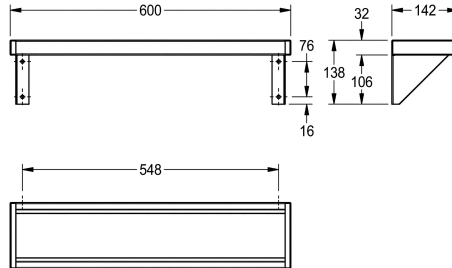

### KWC-No.

**2000056952**  
SATURN Shelf, dimensions 600 x 138 x 142 mm (W x H x D)

**2000056946**  
Width 1200 mm

**2030046197**  
Width 1600 mm

**2000056950**  
Width 1800 mm

**2000100088**  
Width 2400 mm

### overall width

600 mm

1,200 mm

1,600 mm

1,800 mm

2,400 mm

3,000 mm

Shelf for wall mounting, stainless steel, surface satin finished, material thickness 1 mm, brackets welded into shelf, side ends with grey plastic cover, for lengths over 1800 mm an additional bracket

is scope of delivery.

Dimensions 600 x 138 x 142 mm (W x H x D)

### Technical Data

material
material code
material thickness
overall depth
overall height
overall width
surface finish
type of fixing
type of mounting

stainless steel
1.4301 Chrome Nickel steel V2A
1 mm
142 mm
138 mm
600 mm
satin finished
screw
wall mounting