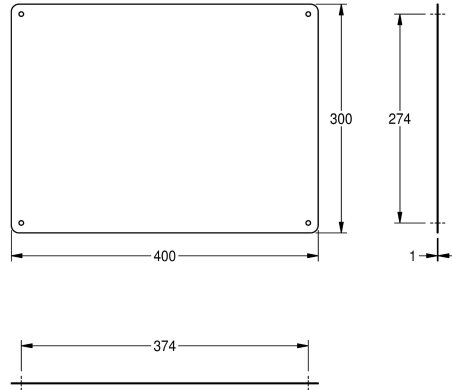

KWC

Mirror

Modell-Linie: ACCESSOIRES | CHRH401

Accessories | Mirrors

KWC-No.

2000056953

Dimensions 400 x 300 x 1 mm (W x H x D)

2000056955

Dimensions 500 x 400 x 1 mm (W x H x D)

2000056956

Dimensions 600 x 500 x 1 mm (W x H x D)

overall width

400 mm

500 mm

600 mm

Stainless steel mirror for wall mounting, mirror with a reflective polished surface, material thickness 1 mm, four visible fixation points, includes stainless steel screws and dowels.

Dimensions 400 x 300 x 1 mm (W x H x D)

Technical Data

hidden fixing

no

material

stainless steel

material code

1.4301 Chrome Nickel steel V2A

material thickness

1 mm

overall depth

1 mm

overall height

300 mm

overall width

400 mm