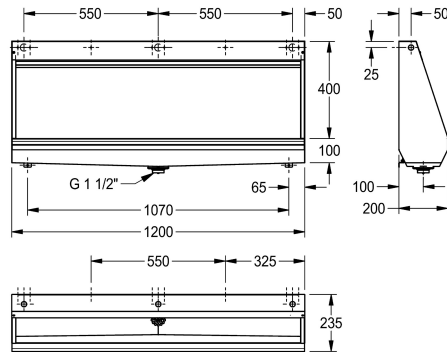

### KWC-No.

**2000056957**  
Width 1200 mm

**2000056967**  
Width 1400 mm

**2000056969**  
Width 1800 mm

**2000056971**  
Width 2400 mm

### overall width

1,200 mm

1,400 mm

1,800 mm

2,400 mm

Wall hung slab urinal, stainless steel, surface satin finished, material thickness 1 mm, water inlet can be chosen from top, back or each side with 3/4" connection, included 3/4" flexible hose to connect hidden plastic sparge pipe, complete back wall flushing, included

flow regulator, bowl slanted towards middle, 1 1/2" waste, trap not included, included wall fixing brackets and mounting set.

Dimensions 1200 x 515 x 235 mm (W x H x D)

G 3/4 B
stainless steel
1.4301 Chrome Nickel steel V2A
1 mm
G 1 1/2
235 mm
516 mm
1,200 mm
no
satin finished
water flushed
wall mounting
trough urinal
flat perforated waste
concealed
exposed