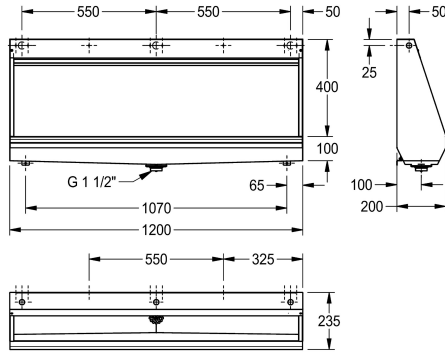

KWC CAMPUS

Slab urinal

Modell-Linie: **CAMPUS | CMPX551**

WCs and urinals | Trough urinal

KWC-No.

2000056957
Width 1200 mm

2000056967
Width 1400 mm

2000056969
Width 1800 mm

2000056971
Width 2400 mm

overall width

1,200 mm

1,400 mm

1,800 mm

2,400 mm

Wall hung slab urinal, stainless steel, surface satin finished, material thickness 1 mm, water inlet can be chosen from top, back or each side with 3/4" connection, included 3/4" flexible hose to connect hidden plastic sparge pipe, complete back wall flushing, included

flow regulator, bowl slanted towards middle, 1 1/2" waste, trap not included, included wall fixing brackets and mounting set.

Dimensions 1200 x 515 x 235 mm (W x H x D)

Technical Data

inlet size
material
material code
material thickness
outlet size
overall depth
overall height
overall width
siphon included
surface finish
type of flushing
type of mounting
type of urinal
type of waste kit
water inlet
water outlet

G 3/4 B
stainless steel
1.4301 Chrome Nickel steel V2A
1 mm
G 1 1/2
235 mm
516 mm
1,200 mm
no
satin finished
water flushed
wall mounting
trough urinal
flat perforated waste
concealed
exposed

Optional Accessories