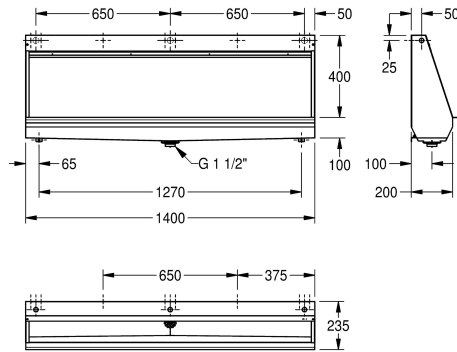

KWC CAMPUS Slab urinal

Modell-Linie: **CAMPUS | CMPX552**
WCs and urinals | Trough urinal

KWC-No.

2000056957
Width 1200 mm

2000056967
Width 1400 mm

2000056969
Width 1800 mm

2000056971
Width 2400 mm

overall width

1,200 mm

1,400 mm

1,800 mm

2,400 mm

Wall hung slab urinal, stainless steel, surface satin finished, material thickness 1 mm, water inlet can be chosen from top, back or each side with 3/4" connection, included 3/4" flexible hose to connect hidden plastic sparge pipe, complete back wall flushing, included

flow regulator, bowl slanted towards middle, 1 1/2" waste, trap not included, includes wall fixing brackets and mounting set.

Dimensions 1400 x 515 x 235 mm (W x H x D)

Technical Data

inlet size
material
material code
material thickness
outlet size
overall depth
overall height
overall width
siphon included
surface finish
type of flushing
type of mounting
type of urinal
type of waste kit
water inlet
water outlet

G 3/4 B
stainless steel
1.4301 Chrome Nickel steel V2A
1 mm
G 1 1/2
235 mm
516 mm
1,400 mm
no
satin finished
water flushed
wall mounting
trough urinal
flat perforated waste
concealed
exposed

Optional Accessories