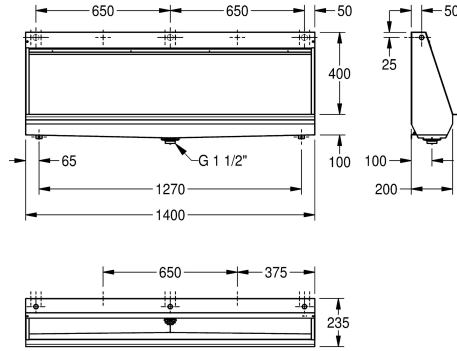

### KWC-No.

**2000056957**  
Width 1200 mm

**2000056967**  
Width 1400 mm

**2000056969**  
Width 1800 mm

**2000056971**  
Width 2400 mm

### overall width

1,200 mm

1,400 mm

1,800 mm

2,400 mm

Wall hung slab urinal, stainless steel, surface satin finished, material thickness 1 mm, water inlet can be chosen from top, back or each side with 3/4" connection, included 3/4" flexible hose to connect hidden plastic sparge pipe, complete back wall flushing, included

flow regulator, bowl slanted towards middle, 1 1/2" waste, trap not included, includes wall fixing brackets and mounting set.

Dimensions 1400 x 515 x 235 mm (W x H x D)

G 3/4 B
stainless steel
1.4301 Chrome Nickel steel V2A
1 mm
G 1 1/2
235 mm
516 mm
1,400 mm
no
satin finished
water flushed
wall mounting
trough urinal
flat perforated waste
concealed
exposed