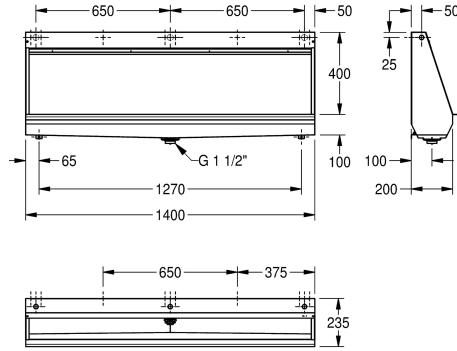

KWC CAMPUS Slab urinal

Modell-Linie: **CAMPUS | CMPX552**
WCs and urinals | Trough urinal

KWC-No.

2000056957
Width 1200 mm

2000056967
Width 1400 mm

2000056969
Width 1800 mm

2000056971
Width 2400 mm

overall width

1,200 mm

1,400 mm

1,800 mm

2,400 mm

Wall hung slab urinal, stainless steel, surface satin finished, material thickness 1 mm, water inlet can be chosen from top, back or each side with 3/4" connection, included 3/4" flexible hose to connect hidden plastic sparge pipe, complete back wall flushing, included

flow regulator, bowl slanted towards middle, 1 1/2" waste, trap not included, includes wall fixing brackets and mounting set.

Dimensions 1400 x 515 x 235 mm (W x H x D)

Technical Data

inlet size
material
material code
material thickness
outlet size
overall depth
overall height
overall width
siphon included
surface finish
type of flushing
type of mounting
type of urinal
type of waste kit
water inlet
water outlet

G 3/4 B
stainless steel
1.4301 Chrome Nickel steel V2A
1 mm
G 1 1/2
235 mm
516 mm
1,400 mm
no
satin finished
water flushed
wall mounting
trough urinal
flat perforated waste
concealed
exposed

Optional Accessories