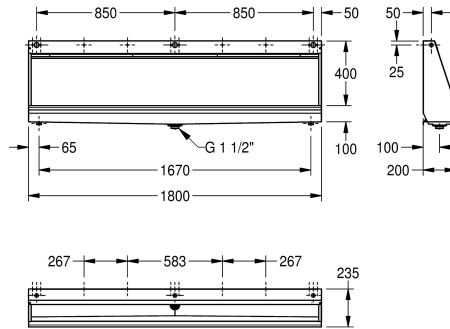

KWC CAMPUS Slab urinal

Modell-Linie: **CAMPUS | CMPX553**
WCs and urinals | Trough urinal

KWC-No.

2000056957
Width 1200 mm

2000056967
Width 1400 mm

2000056969
Width 1800 mm

2000056971
Width 2400 mm

overall width

1,200 mm

1,400 mm

1,800 mm

2,400 mm

Wall hung slab urinal, stainless steel, surface satin finished, material thickness 1 mm, water inlet can be chosen from top, back or each side with 3/4" connection, included 3/4" flexible hose to connect hidden plastic sparge pipe, complete back wall flushing, included

flow regulator, bowl slanted towards middle, 1 1/2" waste, trap not included, includes wall fixing brackets and mounting set.

Dimensions 1800 x 515 x 235 mm (W x H x D)

Technical Data

inlet size
material
material code
material thickness
outlet size
overall depth
overall height
overall width
siphon included
surface finish
type of flushing
type of mounting
type of urinal
type of waste kit
water inlet
water outlet

G 3/4 B
stainless steel
1.4301 Chrome Nickel steel V2A
1 mm
G 1 1/2
235 mm
516 mm
1,800 mm
no
satin finished
water flushed
wall mounting
trough urinal
flat perforated waste
concealed
exposed

Optional Accessories