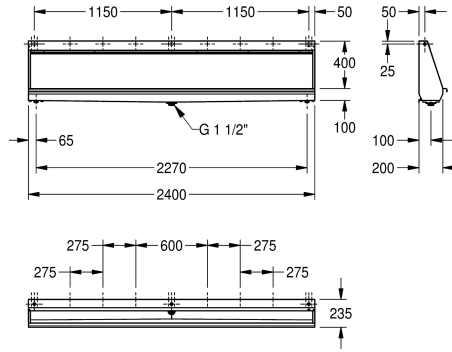

KWC CAMPUS Slab urinal

Modell-Linie: **CAMPUS | CMPX555**
WCs and urinals | Trough urinal

KWC-No.

2000056957
Width 1200 mm

2000056967
Width 1400 mm

2000056969
Width 1800 mm

2000056971
Width 2400 mm

overall width

1,200 mm

1,400 mm

1,800 mm

2,400 mm

Wall hung slab urinal, stainless steel, surface satin finished, material thickness 1 mm, water inlet can be chosen from top, back or each side with 3/4" connection, included 3/4" flexible hose to connect hidden plastic sparge pipe, complete back wall flushing, included

flow regulator, bowl slanted towards middle, 1 1/2" waste, trap not included, includes wall fixing brackets and mounting set.

Dimensions 2400 x 515 x 235 mm (W x H x D)

Technical Data

inlet size
material
material code
material thickness
outlet size
overall depth
overall height
overall width
siphon included
surface finish
type of flushing
type of mounting
type of urinal
type of waste kit
water inlet
water outlet

G 3/4 B
stainless steel
1.4301 Chrome Nickel steel V2A
1 mm
G 1 1/2
235 mm
516 mm
2,400 mm
no
satin finished
water flushed
wall mounting
trough urinal
flat perforated waste
concealed
exposed

Optional Accessories