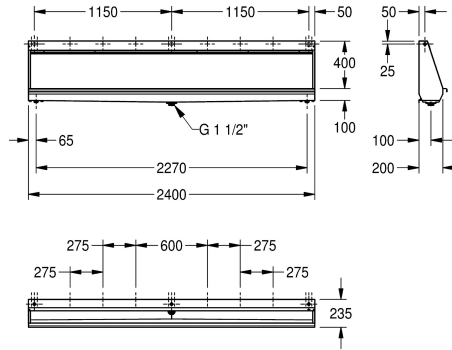

### KWC-No.

**2000056957**  
Width 1200 mm

**2000056967**  
Width 1400 mm

**2000056969**  
Width 1800 mm

**2000056971**  
Width 2400 mm

### overall width

1,200 mm

1,400 mm

1,800 mm

2,400 mm

Wall hung slab urinal, stainless steel, surface satin finished, material thickness 1 mm, water inlet can be chosen from top, back or each side with 3/4" connection, included 3/4" flexible hose to connect hidden plastic sparge pipe, complete back wall flushing, included

flow regulator, bowl slanted towards middle, 1 1/2" waste, trap not included, includes wall fixing brackets and mounting set.

Dimensions 2400 x 515 x 235 mm (W x H x D)

G 3/4 B
stainless steel
1.4301 Chrome Nickel steel V2A
1 mm
G 1 1/2
235 mm
516 mm
2,400 mm
no
satin finished
water flushed
wall mounting
trough urinal
flat perforated waste
concealed
exposed