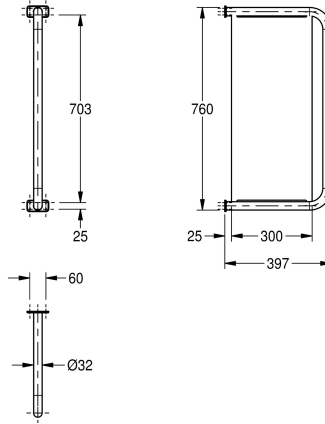

KWC CAMPUS Urinal divider

Modell-Linie: **CAMPUS | CMPX560**
WCs and urinals | Urinal divider

KWC-No.

2000056972

Dimensions 60 x 760 x 397 mm (W x H x D)

Urinal divider for wall mounting, stainless steel, surface satin finished, material thickness 1.5 mm, 32 mm pipe diameter, with two stainless steel covers for hidden mounting, includes screws and

dowels.

Dimensions 60 x 760 x 397 mm (W x H x D)

Technical Data

material
material code
material thickness
overall depth
overall height
overall width
surface finish
type of mounting

stainless steel
1.4301 Chrome Nickel steel V2A
1.5 mm
397 mm
760 mm
81 mm
satin finished
wall mounting