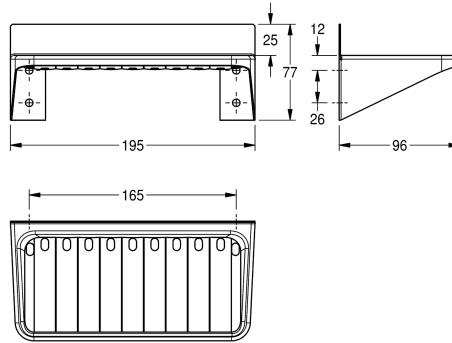

### Storage dish

Modell-Linie: ACCESSOIRES | BS648

Accessories | Shelves

#### KWC-No.

**2000057041**

Dimensions 195 x 77 x 96 mm (W x H x D)

Tray/shelf for wall mounting, stainless steel, surface satin finished, material thickness 0.8 mm, drilling holes for water drain, includes stainless steel screws and dowels.

Dimensions 195 x 77 x 96 mm (W x H x D)

#### Technical Data

material
material code
material thickness
overall depth
overall height
overall width
surface finish
type of fixing
type of mounting

stainless steel
1.4301 Chrome Nickel steel V2A
0.8 mm
96 mm
77 mm
195 mm
satin finished
screw
wall mounting