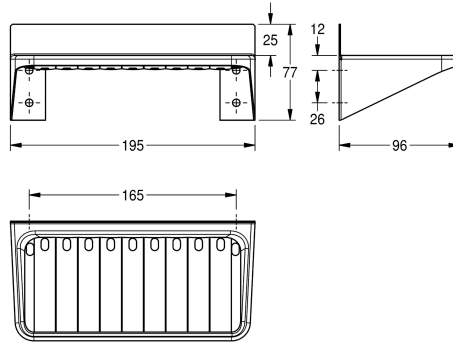

KWC

Storage dish

Modell-Linie: ACCESSOIRES | BS648

Accessories | Shelves

KWC-No.

2000057041

Dimensions 195 x 77 x 96 mm (W x H x D)

Tray/shelf for wall mounting, stainless steel, surface satin finished, material thickness 0.8 mm, drilling holes for water drain, includes stainless steel screws and dowels.

Dimensions 195 x 77 x 96 mm (W x H x D)

Technical Data

material
material code
material thickness
overall depth
overall height
overall width
surface finish
type of fixing
type of mounting

stainless steel
1.4301 Chrome Nickel steel V2A
0.8 mm
96 mm
77 mm
195 mm
satin finished
screw
wall mounting