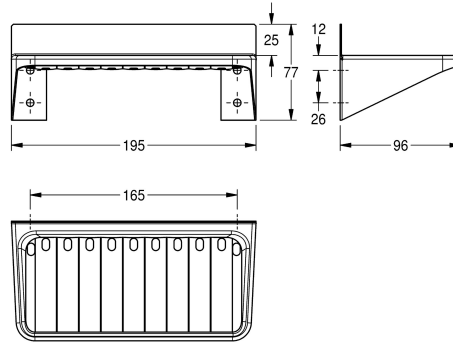

### Storage dish

Modell-Linie: ACCESSOIRES | BS648

Accessories | Shelves

#### KWC-No.

**2000057041**

Dimensions 195 x 77 x 96 mm (W x H x D)

Tray/shelf for wall mounting, stainless steel, surface satin finished, material thickness 0.8 mm, drilling holes for water drain, includes stainless steel screws and dowels.

Dimensions 195 x 77 x 96 mm (W x H x D)

#### Technical Data

material
material code
material thickness
overall depth
overall height
overall width
surface finish
type of fixing
type of mounting

stainless steel
1.4301 Chrome Nickel steel V2A
0.8 mm
96 mm
77 mm
195 mm
satin finished
screw
wall mounting