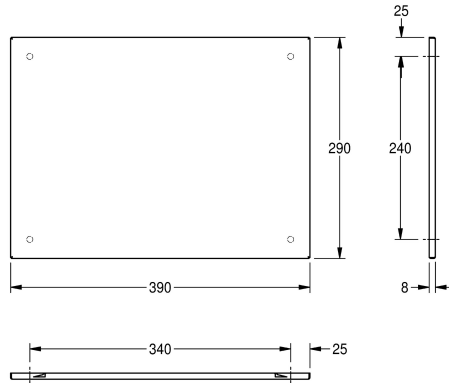

KWC HEAVY-DUTY

Mirror

Modell-Linie: HEAVYDUTY | M400HD

Accessories | Mirrors

KWC-No.

2000057089

Dimensions 390 x 290 mm (W x H)

2000057090

Dimensions 490 x 390 mm (W x H)

2000057091

Dimensions 590 x 490 mm (W x H)

overall width

390 mm

490 mm

590 mm

Stainless steel mirror for wall mounting, mirror with a reflective polished surface, material thickness 1 mm, hidden thief resistant fixings, reinforced with polystyrene plate, includes stainless steel

screws and dowels.

Dimensions 390 x 290 x 8 mm (W x H x D)

Technical Data

hidden fixing

yes

material

stainless steel

material code

1.4301 Chrome Nickel steel V2A

material thickness

1 mm

overall depth

8 mm

overall height

290 mm

overall width