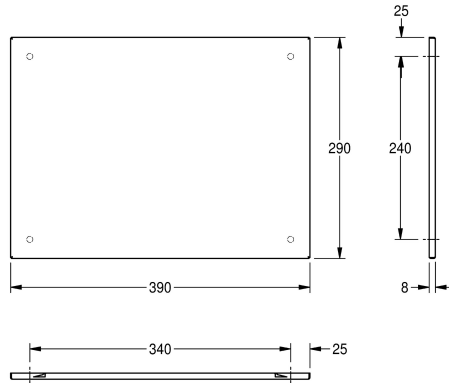

KWC HEAVY-DUTY Mirror

Modell-Linie: HEAVYDUTY | M400HD
Accessories | Mirrors

KWC-No.

2000057089

Dimensions 390 x 290 mm (W x H)

2000057090

Dimensions 490 x 390 mm (W x H)

2000057091

Dimensions 590 x 490 mm (W x H)

overall width

390 mm

490 mm

590 mm

Stainless steel mirror for wall mounting, mirror with a reflective polished surface, material thickness 1 mm, hidden thief resistant fixings, reinforced with polystyrene plate, includes stainless steel

screws and dowels.

Dimensions 390 x 290 x 8 mm (W x H x D)

Technical Data

hidden fixing

yes

material

stainless steel

material code

1.4301 Chrome Nickel steel V2A

material thickness

1 mm

overall depth

8 mm

overall height

290 mm

overall width