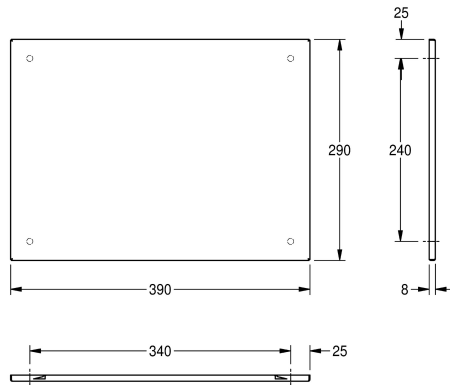

KWC HEAVY-DUTY Mirror

Modell-Linie: HEAVYDUTY | M400HD
Accessories | Mirrors

KWC-No.

2000057089

Dimensions 390 x 290 mm (W x H)

2000057090

Dimensions 490 x 390 mm (W x H)

2000057091

Dimensions 590 x 490 mm (W x H)

overall width

390 mm

490 mm

590 mm

Stainless steel mirror for wall mounting, mirror with a reflective polished surface, material thickness 1 mm, hidden thief resistant fixings, reinforced with polystyrene plate, includes stainless steel

screws and dowels.

Dimensions 390 x 290 x 8 mm (W x H x D)

Technical Data

hidden fixing

yes

material

stainless steel

material code

1.4301 Chrome Nickel steel V2A

material thickness

1 mm

overall depth

8 mm

overall height

290 mm

overall width