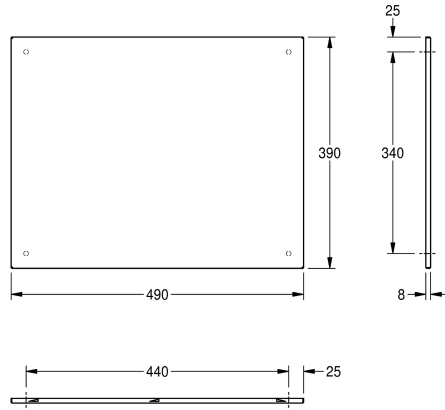

KWC HEAVY-DUTY

Mirror

Modell-Linie: HEAVYDUTY | M500HD

Accessories | Mirrors

KWC-No.

2000057089

Dimensions 390 x 290 mm (W x H)

2000057090

Dimensions 490 x 390 mm (W x H)

2000057091

Dimensions 590 x 490 mm (W x H)

overall width

390 mm

490 mm

590 mm

Stainless steel mirror for wall mounting, mirror with a reflective polished surface, material thickness 1 mm, hidden thief resistant fixings, reinforced with polystyrene plate, includes stainless steel

screws and dowels.

Dimensions 490 x 390 x 8 mm (W x H x D)

Technical Data

hidden fixing

yes

material

stainless steel

material code

1.4301 Chrome Nickel steel V2A

material thickness

1 mm

overall depth

8 mm

overall height

390 mm

overall width