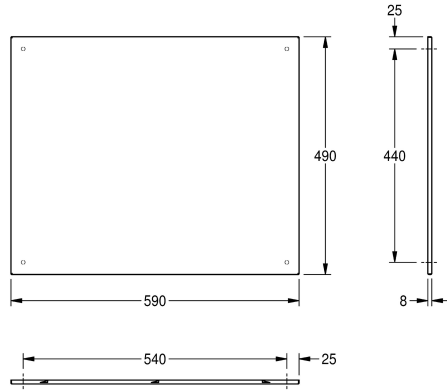

KWC HEAVY-DUTY

Mirror

Modell-Linie: HEAVYDUTY | M600HD

Accessories | Mirrors

KWC-No.

2000057089

Dimensions 390 x 290 mm (W x H)

2000057090

Dimensions 490 x 390 mm (W x H)

2000057091

Dimensions 590 x 490 mm (W x H)

overall width

390 mm

490 mm

590 mm

Stainless steel mirror for wall mounting, mirror with a reflective polished surface, material thickness 1 mm, hidden thief resistant fixings, reinforced with polystyrene plate, includes stainless steel

screws and dowels.

Dimensions 590 x 490 x 8 mm (W x H x D)

Technical Data

hidden fixing

yes

material

stainless steel

material code

1.4301 Chrome Nickel steel V2A

material thickness

1 mm

overall depth

8 mm

overall height

490 mm

overall width