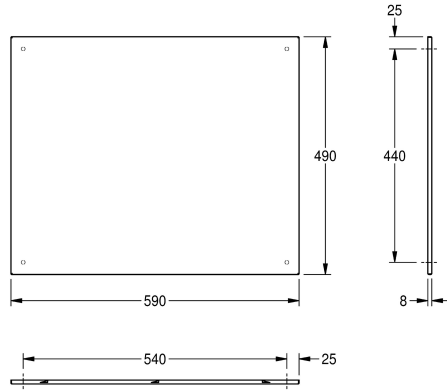

KWC HEAVY-DUTY Mirror

Modell-Linie: HEAVYDUTY | M600HD
Accessories | Mirrors

KWC-No.

2000057089

Dimensions 390 x 290 mm (W x H)

2000057090

Dimensions 490 x 390 mm (W x H)

2000057091

Dimensions 590 x 490 mm (W x H)

overall width

390 mm

490 mm

590 mm

Stainless steel mirror for wall mounting, mirror with a reflective polished surface, material thickness 1 mm, hidden thief resistant fixings, reinforced with polystyrene plate, includes stainless steel

screws and dowels.

Dimensions 590 x 490 x 8 mm (W x H x D)

Technical Data

hidden fixing

yes

material

stainless steel

material code

1.4301 Chrome Nickel steel V2A

material thickness

1 mm

overall depth

8 mm

overall height

490 mm

overall width