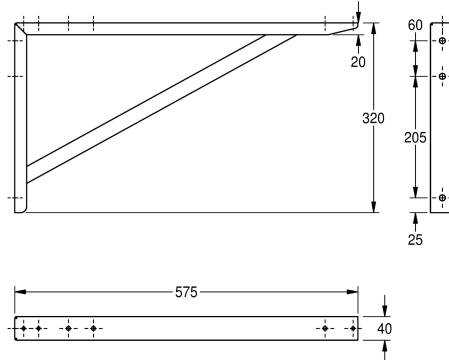

KWC MAXIMA Bracket

Modell-Linie: MAXIMA | MAXB600
Catering sinks | Complementary parts catering

KWC-No.

2000057092

Single bracket made of chromium nickel steel

Bracket for KWC commercial sinks, stainless steel, surface satin finished, material thickness 1.5 mm, inclusive screws and dowels.

Technical Data

material	stainless steel
material code	1.4301 Chrome Nickel steel V2A
material thickness	1.5 mm
overall depth	575 mm
overall height	320 mm
overall width	40 mm
surface finish	satin finished
type of mounting	wall mounting